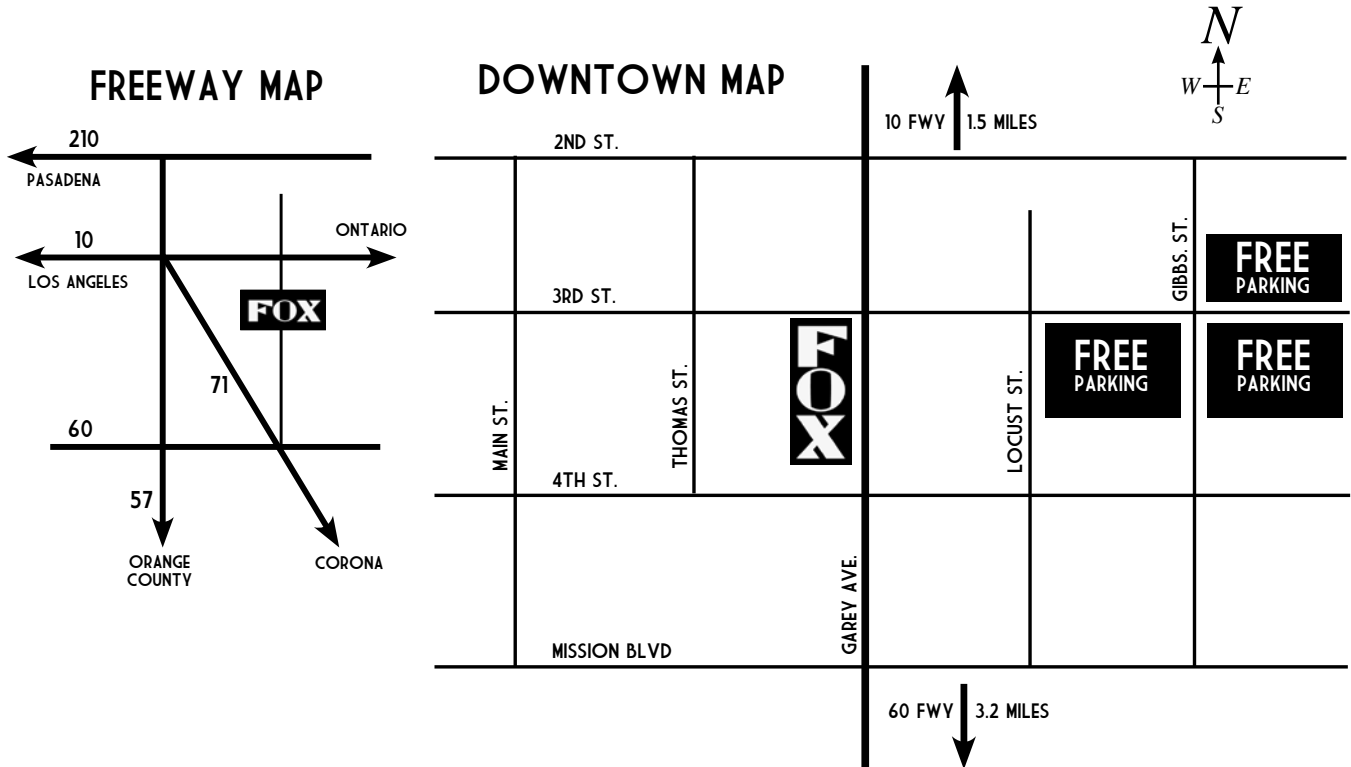

## DIRECTIONS AND PARKING

The Fox Theater Pomona is located at 301 S. Garey Ave. on the corner of 3rd St. and Garey Ave..  
Event parking for the Fox is free and located at E. 200-300 3rd St. blocks.

### DIRECTIONS FROM THE 10 FREEWAY:

Exit Garey Ave and travel south 1.5 miles. Once you enter Downtown Pomona you will see the Fox Theater on the right.  
Parking for the Fox is on your left down E. 3rd St.

### DIRECTIONS FROM THE 60 FREEWAY:

Exit Garey Ave and travel north 3.2 miles. Once you enter Downtown Pomona you will see the Fox Theater on the left.  
Parking for the Fox is on your right down E. 3rd St.